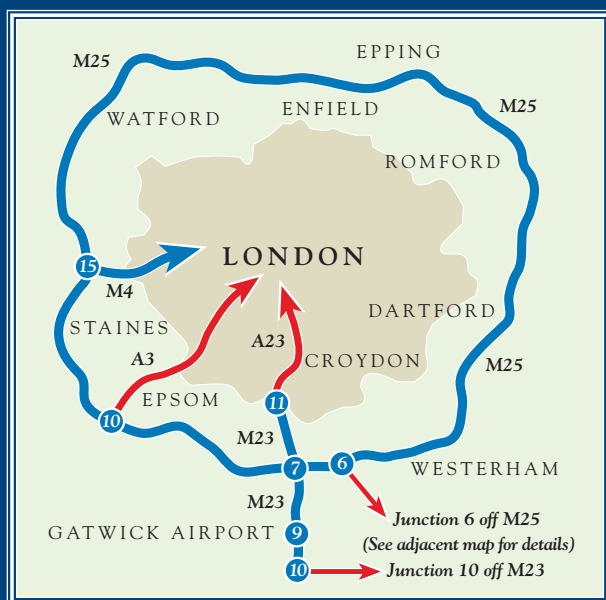

SOAP HOLDER. TO FURTHER ENHANCE YOUR BATHROOM, MAY WE SUGGEST YOU CONSIDER THE BLENHEIM HIGH CISTERN, WHICH ALSO MATCHES THE CHURCHILL FRAME.

HOW TO FIND CHADDER & CO

FROM **M25** JUNCTION 6 TAKE THE **A22** SOUTH, OR FROM **M23** JUNCTION 10 FOLLOW **A264** TO EAST GRINSTEAD.
THEN TAKE THE **A22** FOUR MILES SOUTH TO **FOREST ROW**. WE ARE ON THE RIGHT JUST BEFORE YOU ENTER THE VILLAGE.