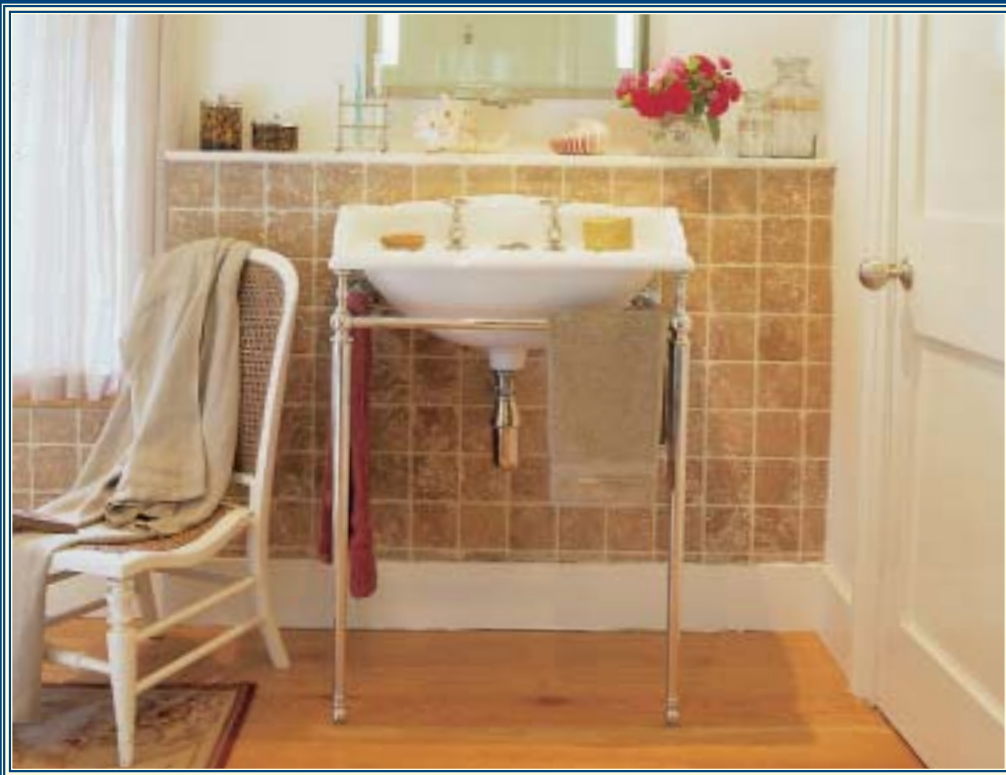

CHADDER & CO.

BLENHEIM STUDIO, LONDON ROAD, FOREST ROW, EAST SUSSEX RH18 5EZ

TEL: 01342 823243 FAX: 01342 823097

www.chadder.com