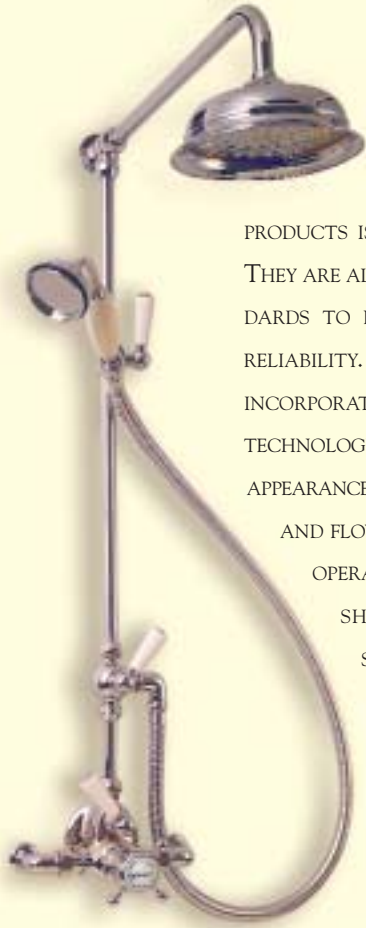

THE SUSSEX RANGE

Our classic Sussex basin IS AVAILABLE IN TWO SIZES, THE LARGE BASIN IS 625MM WIDE X 490MM DEEP AND IS AVAILABLE ON A CURVED PEDESTAL. THE SMALL SUSSEX BASIN, (IDEAL FOR CLOAKROOMS) IS 520 WIDE X 385MM AND IS MOUNTED ON A PAIR OF WHITE, POLISHED OR PRIMED BRACKETS. OUR CLASSIC TOILET PAN IS USED FOR BOTH THE HIGH AND LOW CISTERNS, THE HIGH CISTERN IS

MOUNTED ON WHITE, POLISHED OR PRIMED BRACKETS AND THE LOW CISTERN IS MOUNTED ON CONCEALED BRACKETS. HIGH CISTERNS ARE AVAILABLE WITH STANDARD MAHOGANY OR OAK SEATS OR FOR REAL CLASSICAL STYLE A THRONE SEAT. THE WALL MOUNTED PULL CHAIN HOLDER IS AVAILABLE AS AN OPTION. THE RANGE IS COMPLETED BY AN ELEGANT WALL-MOUNTED TOWEL HOLDER AND SLIM PORTHOLE CABINET.

*For simple, classical style the Sussex basin and WC
will compliment any bathroom*

SHOWER FITTINGS

To add that finishing touch, OUR RANGE OF TAPS, SHOWER MIXERS AND OTHER SHOWER PRODUCTS IS DESIGNED TO COMPLIMENT THE PERIOD LOOK.