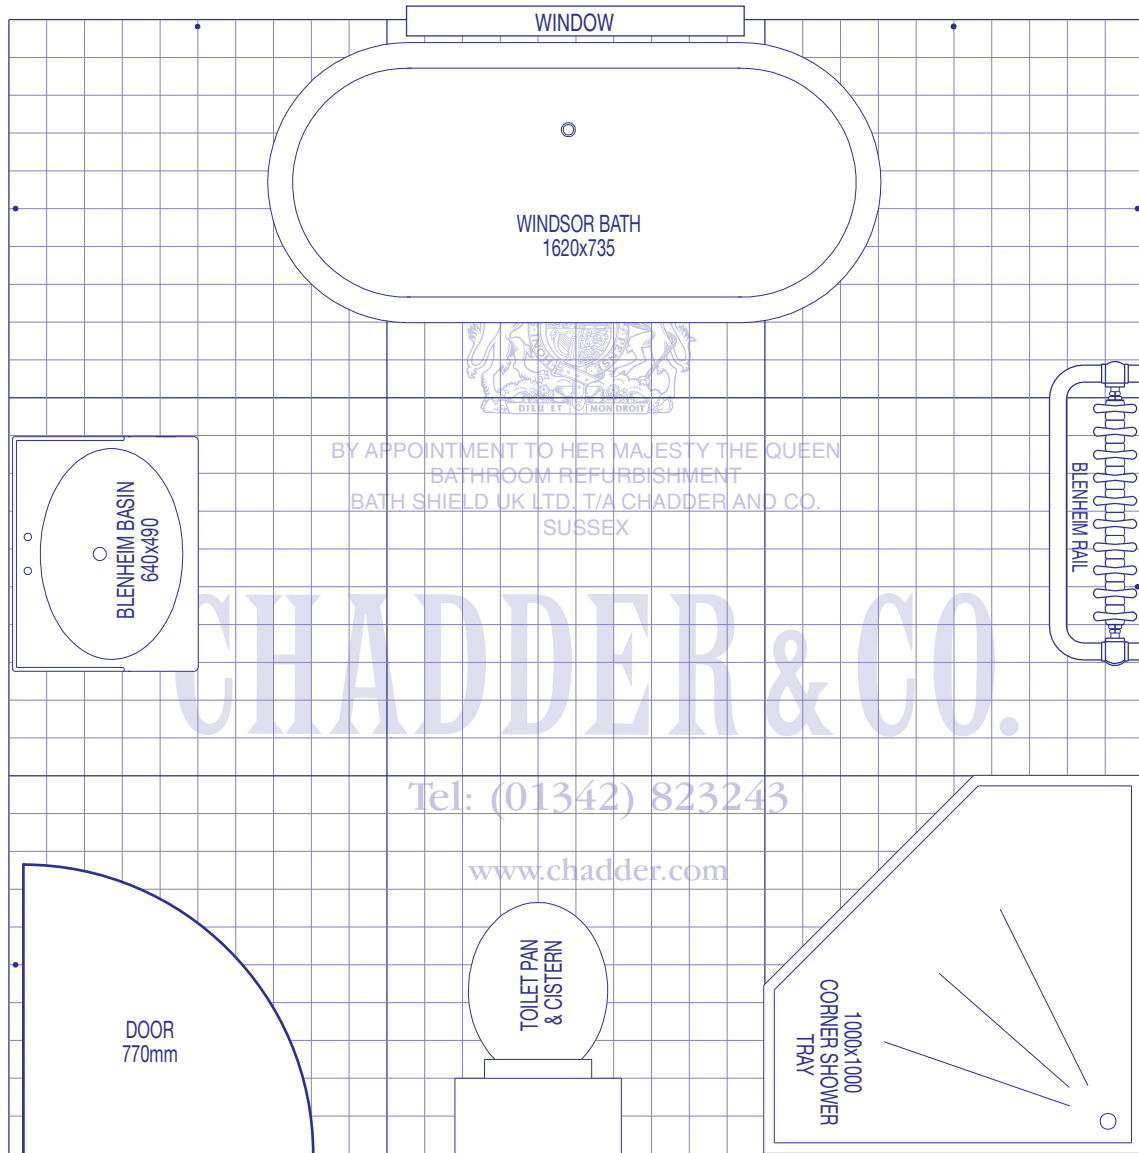

BY APPOINTMENT TO HER MAJESTY THE QUEEN
 BATHROOM REFURBISHMENT
 BATH SHIELD UK LTD. T/A CHADDER AND CO.
 SUSSEX

CHADDER & CO.

Bathroom Planner 1:20 Scale

Tel: (01342) 823243 Fax: (01342) 823097

www.chadder.com

Tel: (01342) 823243

www.chadder.com

**All dimensions are subject to change and variation.*

SCALE 1:20

BY APPOINTMENT TO HER MAJESTY THE QUEEN
BATHROOM REFURBISHMENT
BATH SHIELD UK LTD, T/A CHADDER AND CO.
SUSSEX